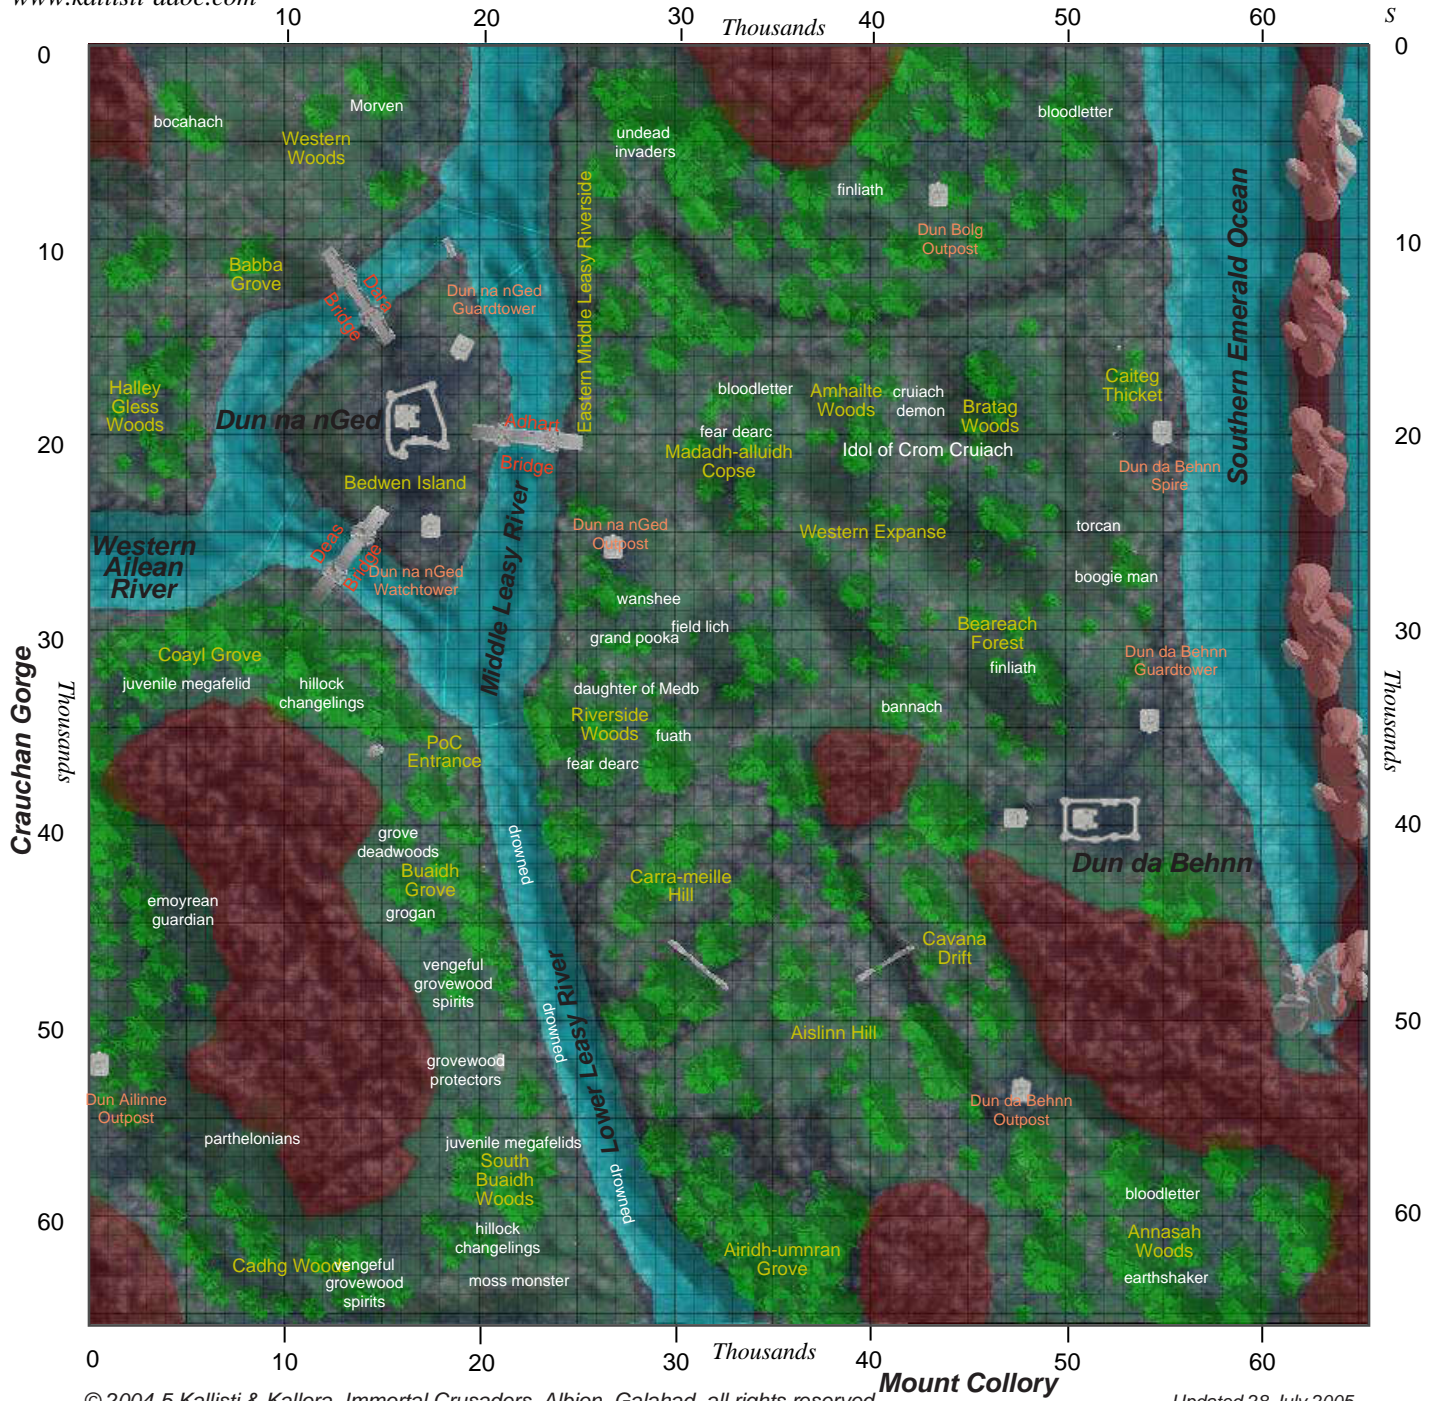

Breifine

Game coordinates are given E-W, N-S.

© 2004-5 Kallisti & Kallora, *Immortal Crusaders*, *Albion*, *Galahad*, all rights reserved Updated 28 July 2005

Monsters and approx levels:

Name	Level Range	Name	Level Range	Name	Level Range
bannach	blue/green	fear dearc	yellow	moss monster	grey
bloodletter	orange/red	finliath	red/purple	Morven	yellow
bocahach	yellow	fuath	yellow	torcan	grey
boogie man	grey	hillock changelings	blue/green	undead invaders	blue/yellow
daughter of Medb	blue	juvenile megafelid	blue/green	wanshee	purple
earthshaker	yellow/orange				