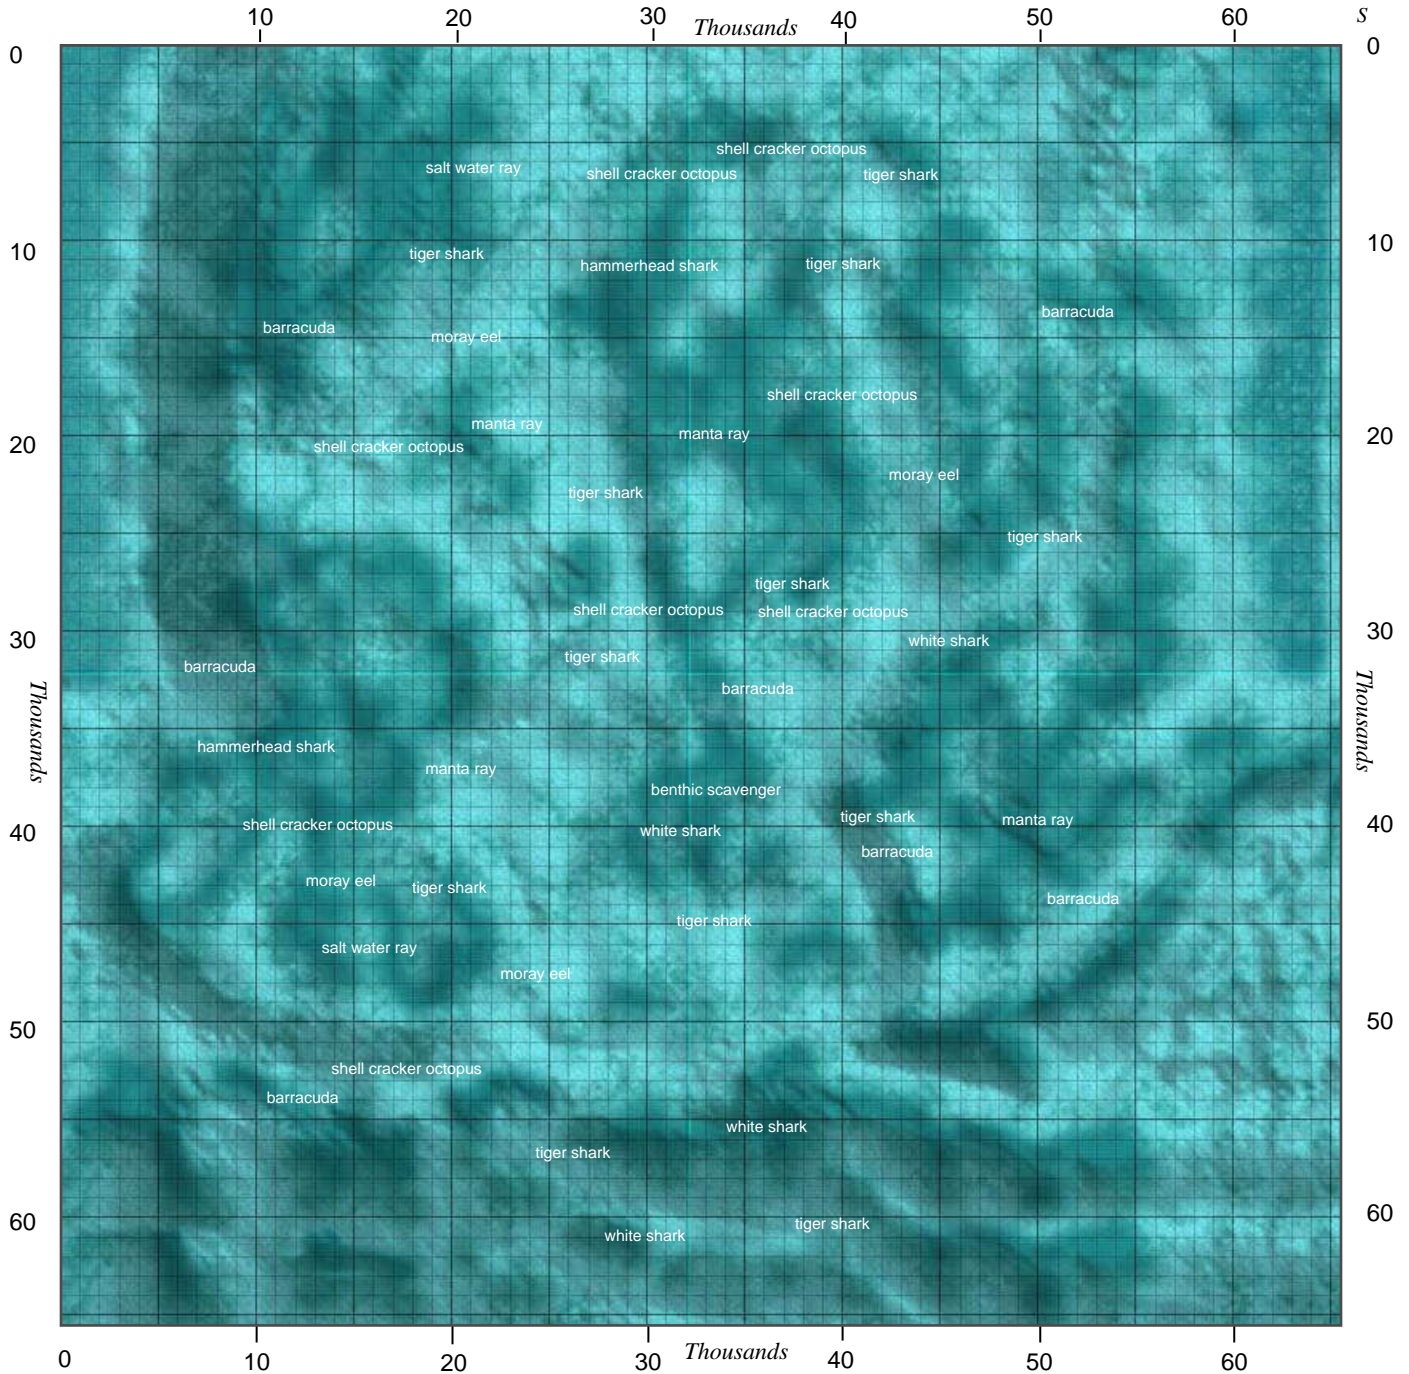

# Irish Sea

© 2004 Kallisti & Kallora, Order of the Illuminati, Albion, Galahad, all rights reserved

Updated 10 June 2004

### Monsters and approx levels:

Name	Level Range	Name	Level Range	Name	Level Range
barracuda	green/blue	moray eel	blue/yellow		
benthic scavenger	orange/red/purple	octopus hatchling	green		
deadfin shark	orange	salt water ray	blue/yellow		
hammerhead shark	yellow/orange	shell cracker octopus	yellow/orange		
immature octopus	blue	tiger shark	yellow		
manta ray	yellow/orange	white shark	orange/red		