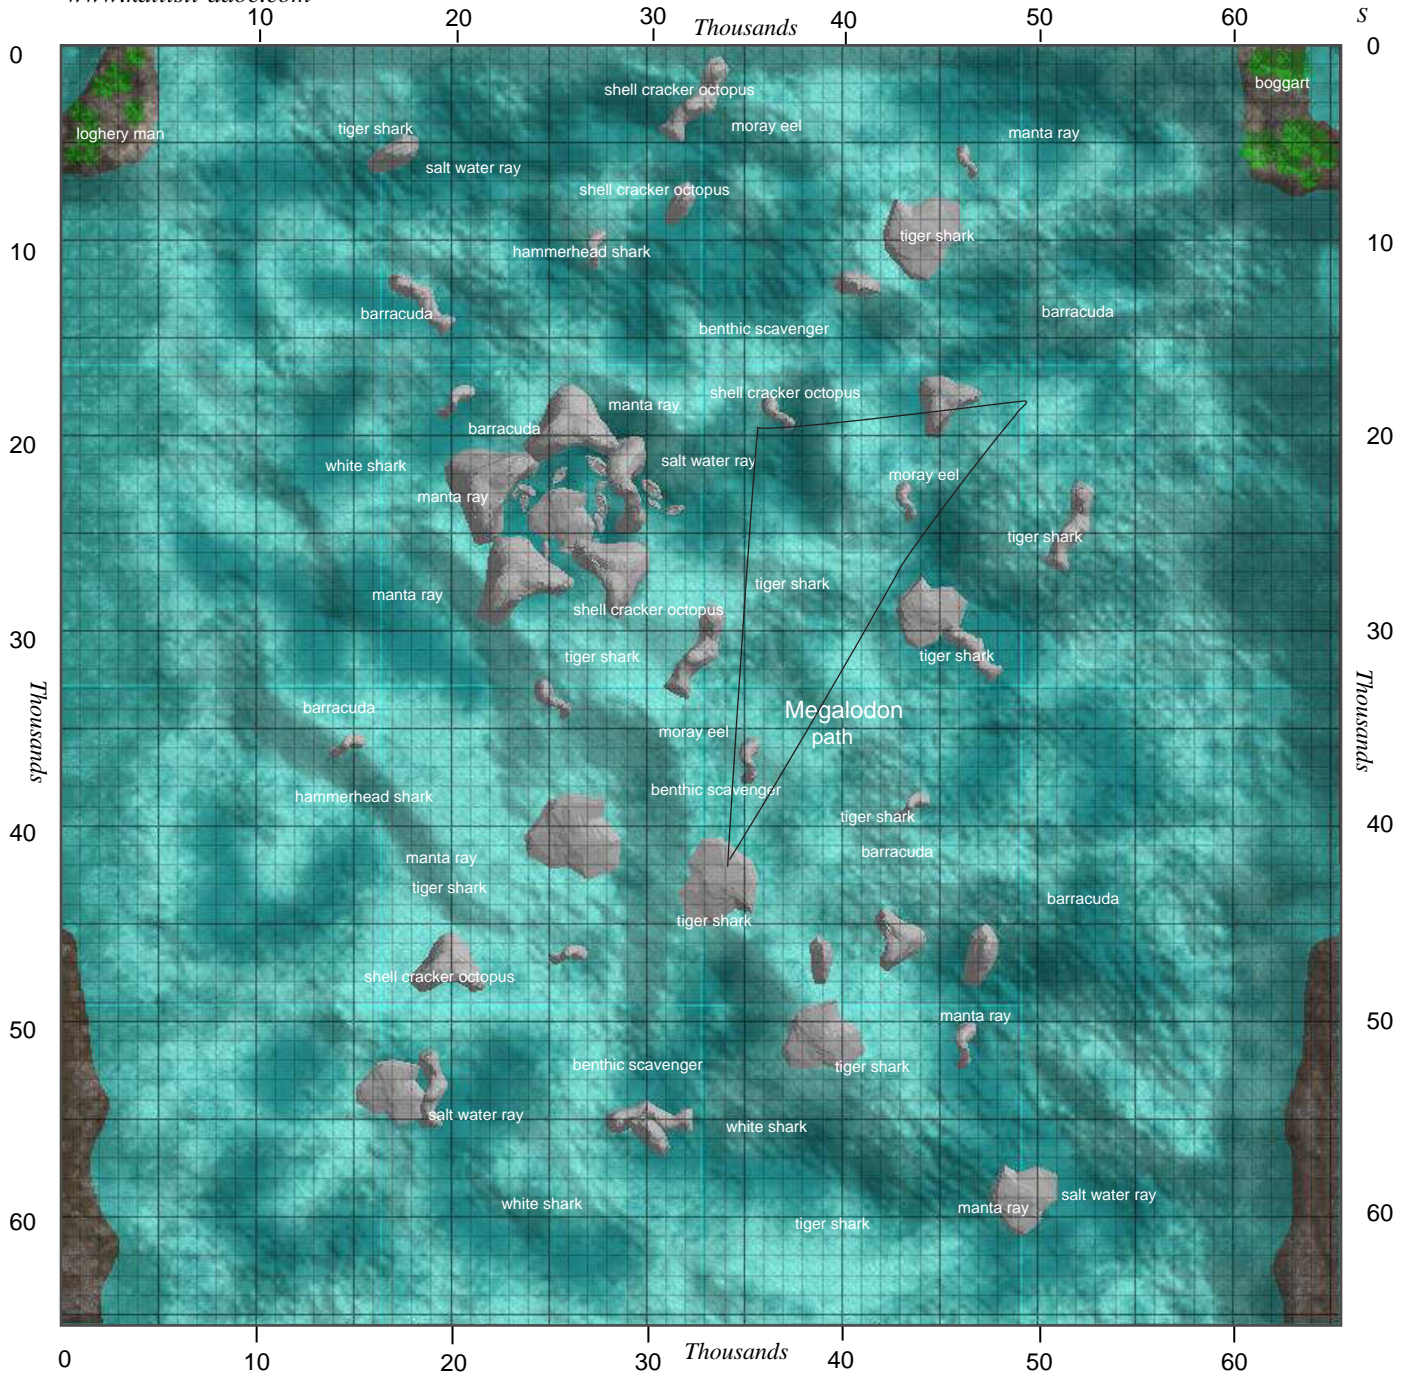

Produced by **Kallisti & Kallora**,
Immortal Crusaders,
Albion, Galahad
www.kallisti-daoc.com

Irish Sea

Game coordinates are given E-W, N-S.

© 2004-5 Kallisti & Kallora, *Immortal Crusaders*, *Albion*, *Galahad*, all rights reserved

Updated 10 August 2005

Monsters and approx levels:

Name	Level Range	Name	Level Range	Name	Level Range
barracuda	green/blue	moray eel	blue/yellow		
benthic scavenger	orange/red/purple	octopus hatchling	green		
deadfin shark	orange	salt water ray	blue/yellow		
hammerhead shark	yellow/orange	shell cracker octopus	yellow/orange		
immature octopus	blue	tiger shark	yellow		
manta ray	yellow/orange	white shark	orange/red		