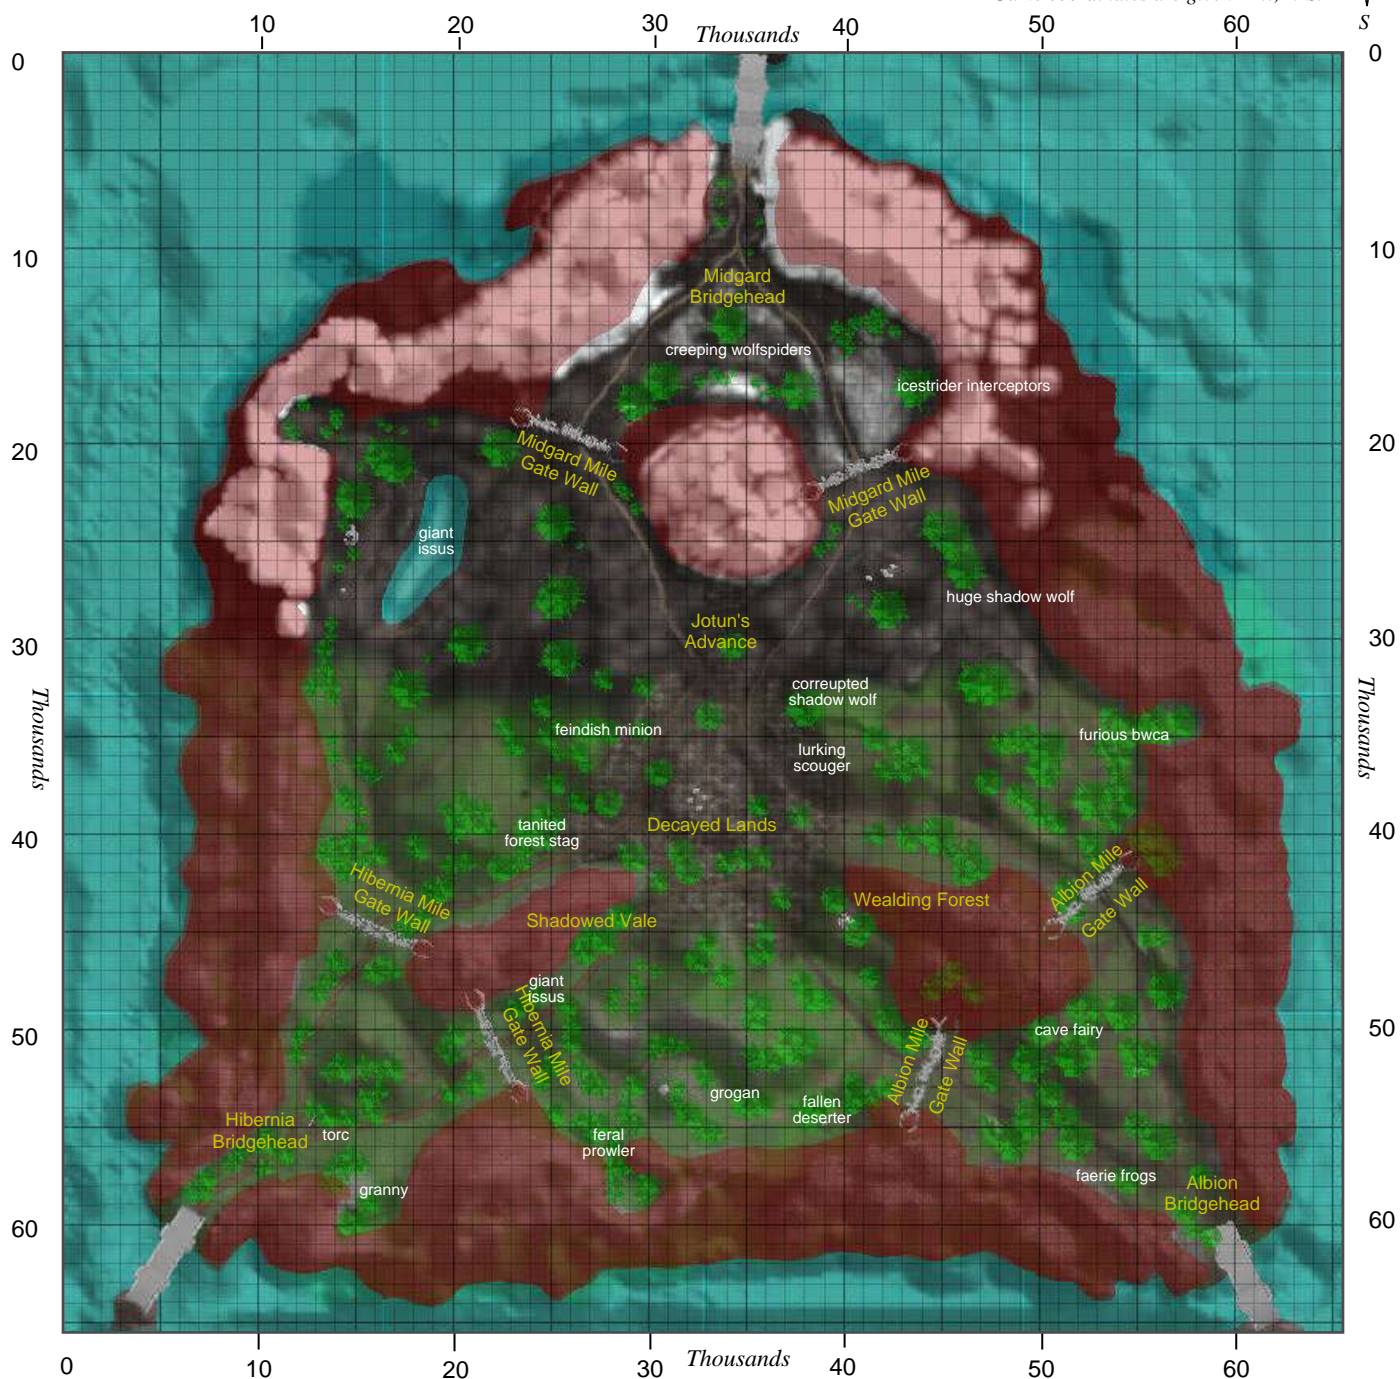

# North Sea & Agramon

Game coordinates are given E-W, N-S.

© 2004-5 Kallisti & Kallora, Immortal Crusaders, Albion, Galahad, all rights reserved

Updated 13 August 2005

## Monsters and approx levels:

Name	Level Range	Name	Level Range	Name	Level Range
creeping wolfspiders	grey	huge shadow wolf	blue	giant issus	red/purple
corrupted shadow wolf	yellow	granny	yellow/orange	cave fairy	yellow/orange
faerie frogs	grey	grogan	yellow		
fallen deserter	yellow/orange	icestrider interceptors	yellow/orange		
feindish minion	orange	lurking scouger	grey		
feral prowler	green	tanited forest stag	yellow		
furious bwca	green	torc	grey		