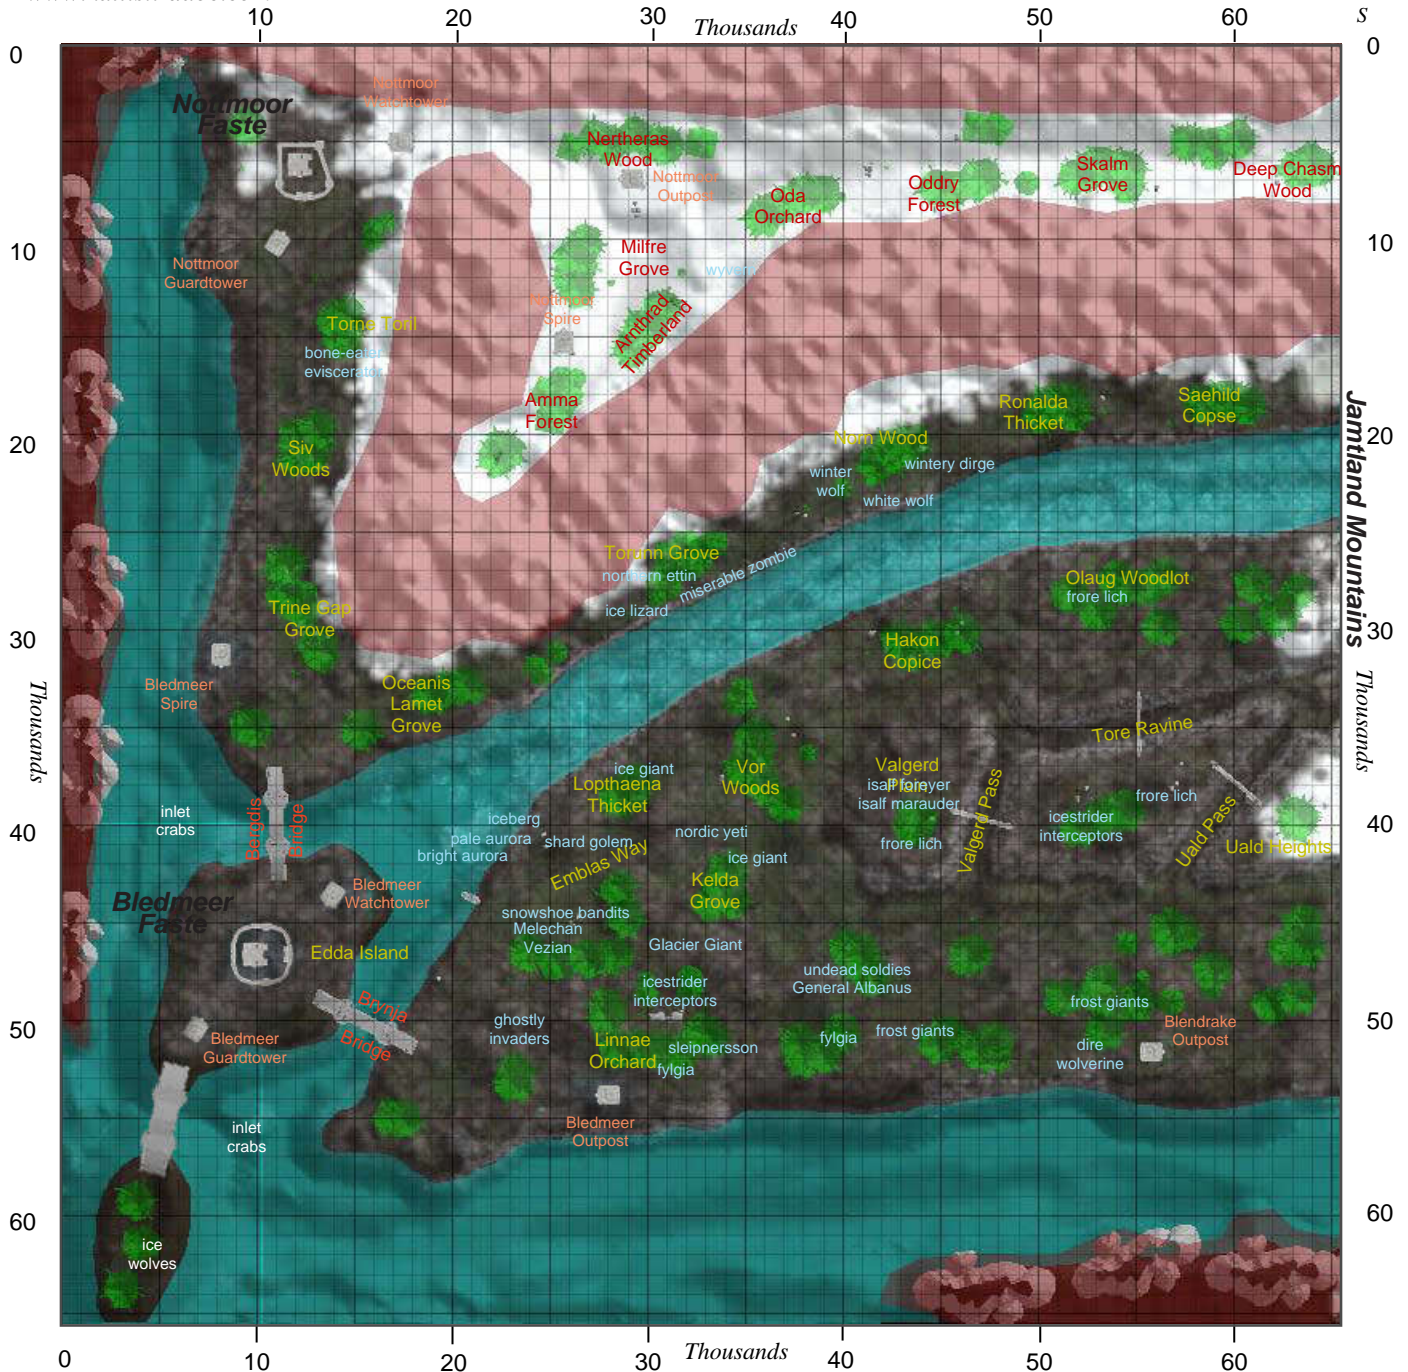

Odin's Gate

Game coordinates are given E-W, N-S.

© 2004-5 Kallisti & Kallora, *Immortal Crusaders*, *Albion, Galahad*, all rights reserved

Updated 10 August 2005

Monsters and approx levels:

Name	Level Range	Name	Level Range	Name	Level Range
bone-eater eviscerator	blue	ice giant	grey	pale aurora	blue
bright aurora	yellow	ice lizard	grey	shard golem	green
dire wolverine	red/purple	icestrider interceptors	yellow/orange	sleipnerrson	orange/red
frore lich	orange/red	isalf foreyer	yellow	snowshoe bandits	grey
frost giants	green	isalf marauder	blue	white wolf	grey
fylgia	orange/red	Melechan Vezeian	blue	winter wolf	blue
General Albanus	purple	miserable zombie	grey	wintery dirge	blue
Glacier Giant	approx 80	nordic yeti	grey	wyvern	green
ghostly invaders	blue/yellow	northern ettin	grey	undead soldies	yellow
iceberg	blue				