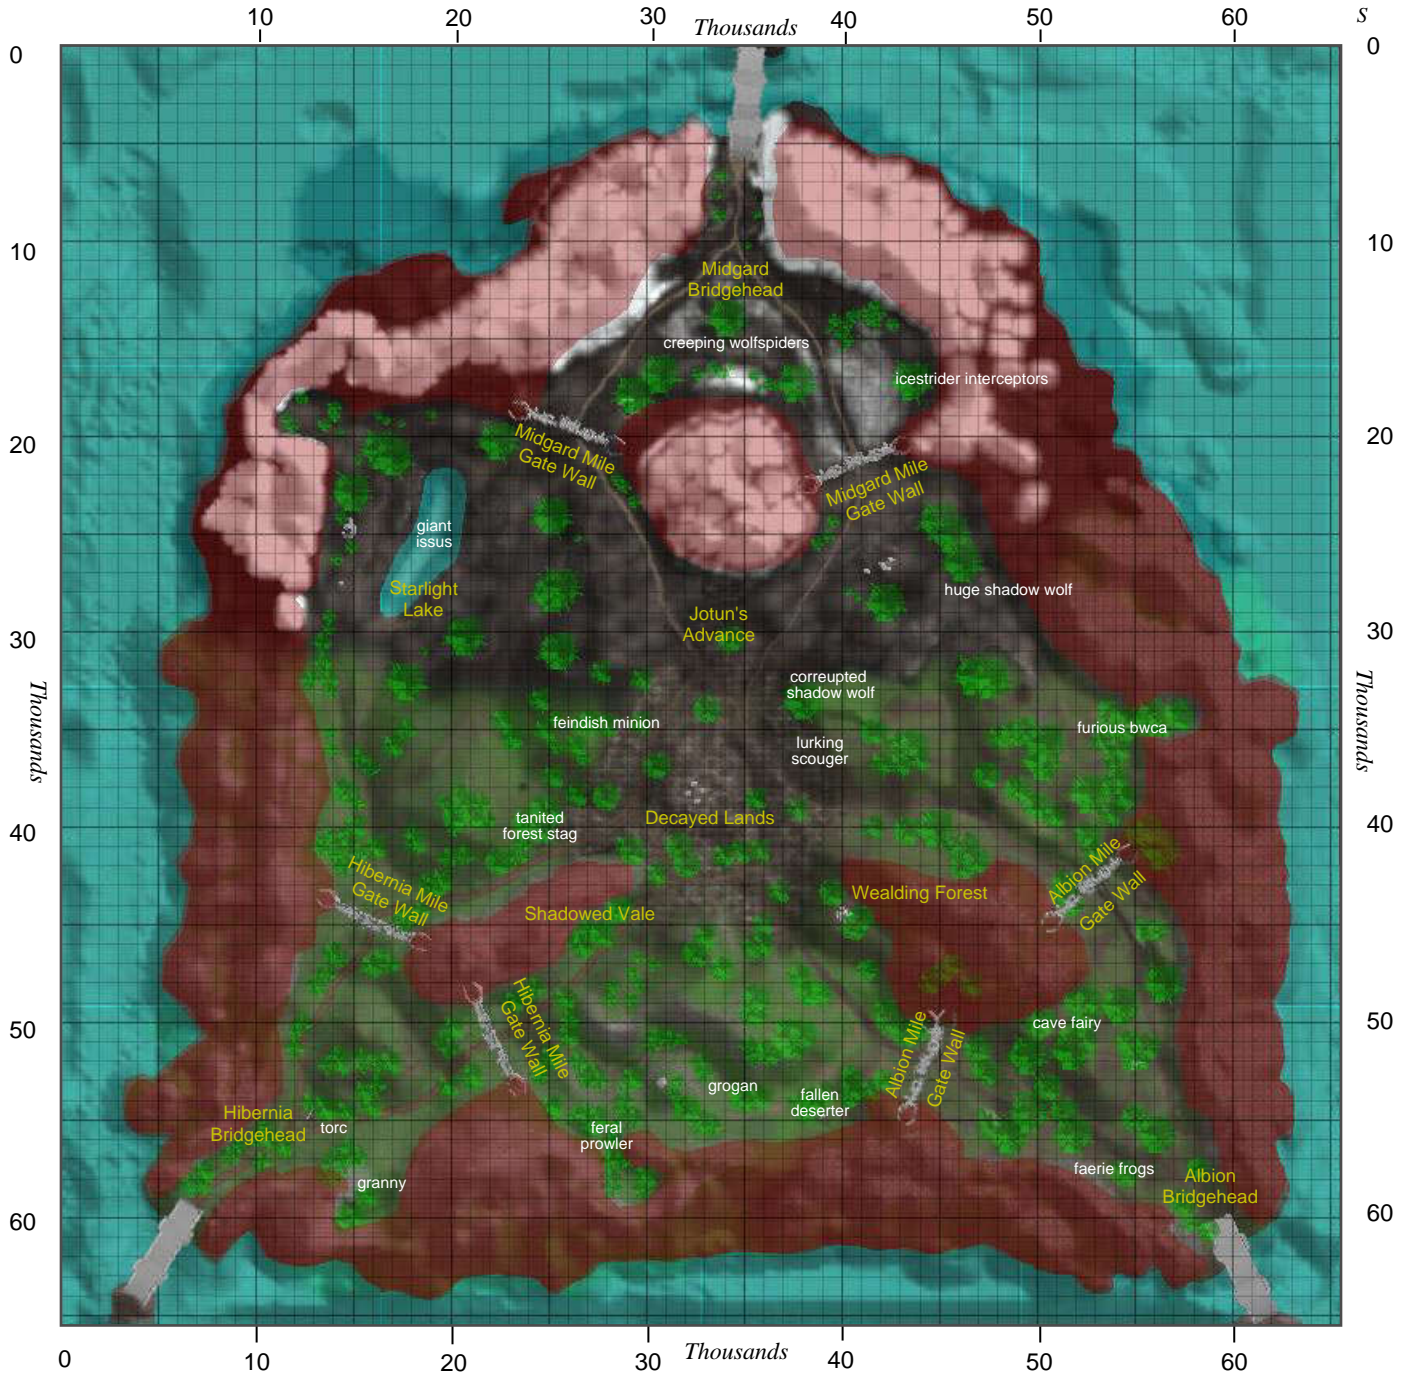

North Sea & Agramon

Game coordinates are given E-W, N-S.

© 2004-5 Kallisti & Kallora, Immortal Crusaders, Albion, Galahad, all rights reserved

Updated 10 October 2005

Monsters and approx levels:

Name	Level Range	Name	Level Range	Name	Level Range
creeping wolfspiders	grey	huge shadow wolf	blue	giant issue	red/purple
corrupted shadow wolf	yellow	granny	yellow/orange	cave fairy	yellow/orange
faerie frogs	grey	grogan	yellow		
fallen deserter	yellow/orange	icestrider interceptors	yellow/orange		
feindish minion	orange	lurking scouger	grey		
feral prowler	green	tanited forest stag	yellow		
furious bwca	green	torc	grey		