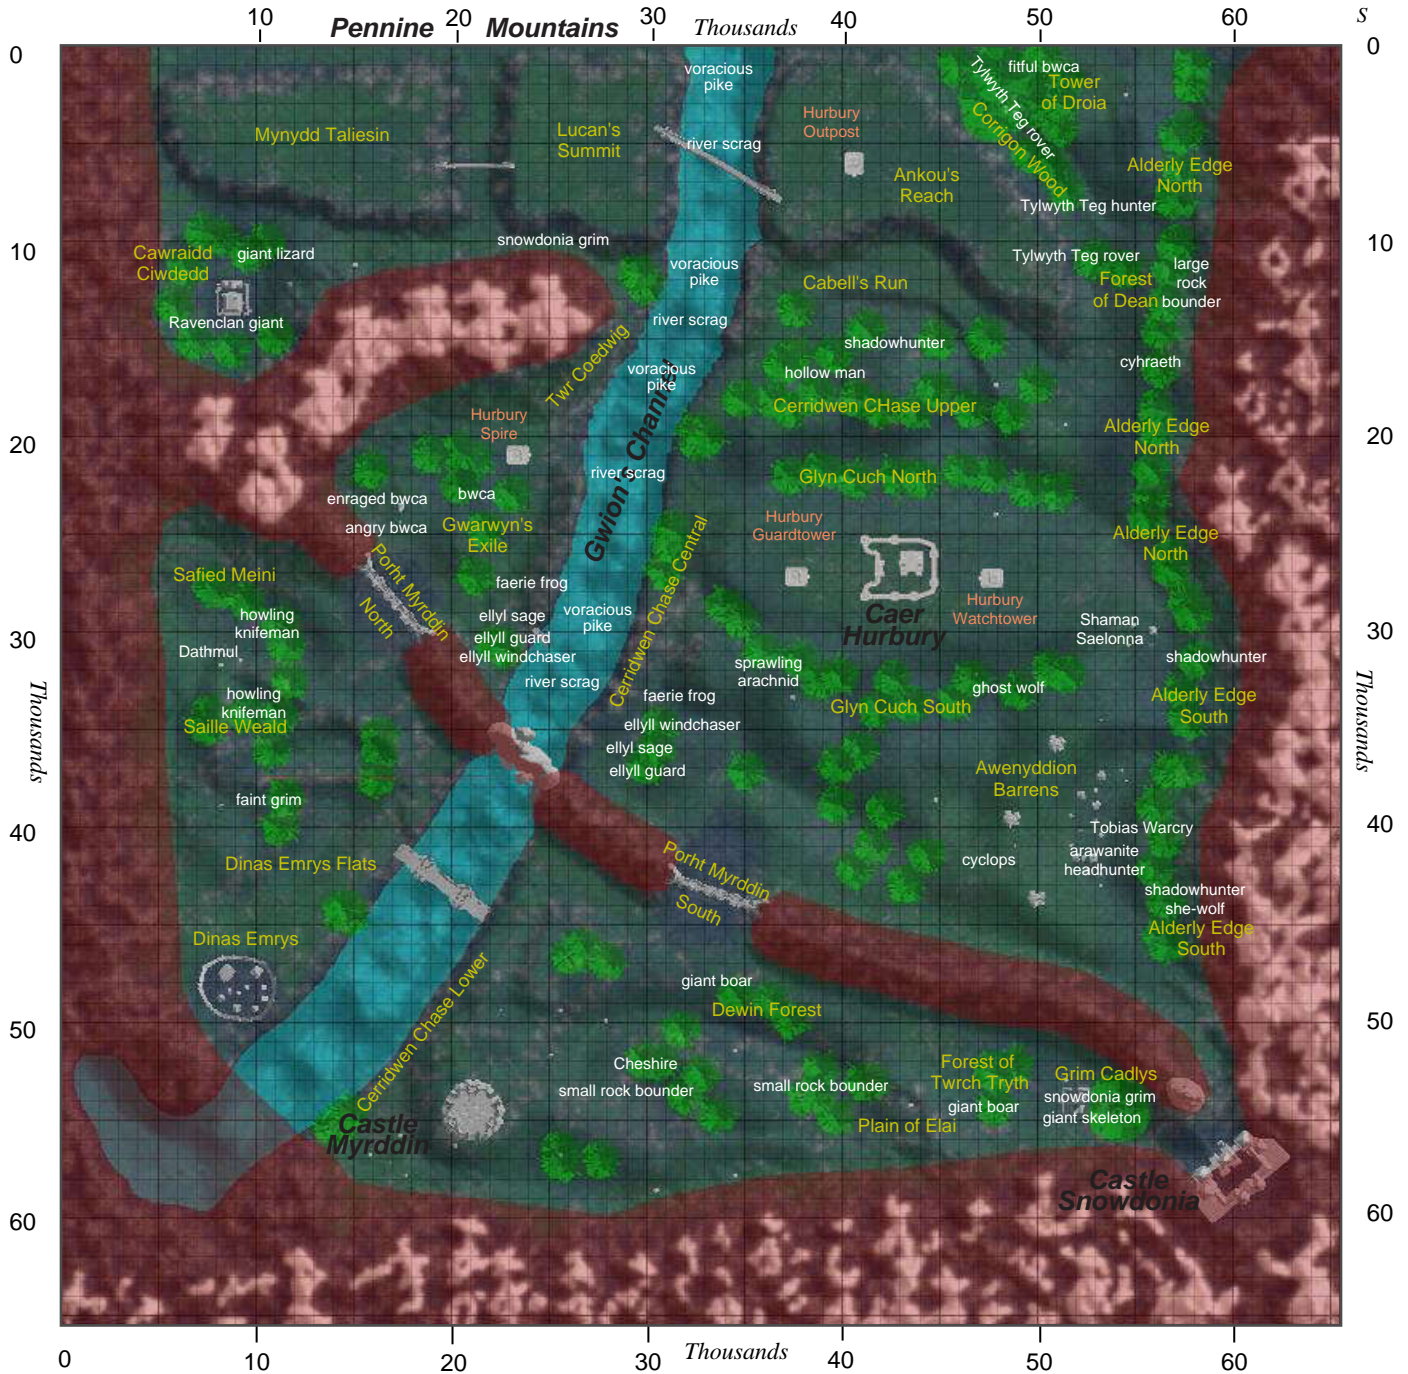

# Snowdonia

Game coordinates are given E-W, N-S.

© 2004-5 Kallisti & Kallora, Immortal Crusaders, Albion, Galahad, all rights reserved

Updated 28 July 2005

### Monsters and approx levels:

Name	Level Range	Name	Level Range	Name	Level Range
angry bwca	yellow	enraged bwca	yellow	river scrag	grey
arawanite headhunter	green	faerie frog	grey	shadowhunter	blue
Cheshire	green	faint grim	grey	shadowhunter she-wolf	blue
cyclops	blue	fitful bwca	green	Shaman Saelonna	green
cyhraeth	orange/yellow	giant boar	green/grey	small rock bounder	grey
Dathmul	blue	giant lizard	blue/green	sprawling arachnid	34
ellyll guard	orange/yellow	hollow man	blue	Tobias Warcry	blue
ellyll sage	orange	howling knifeman	grey	Tylwyth Teg hunter	yellow/blue
ellyll windchaser	yellow	large rock bounder	yellow	Tylwyth Teg rover	yellow/blue
		Ravenclan giant	orange	voracious pike	grey