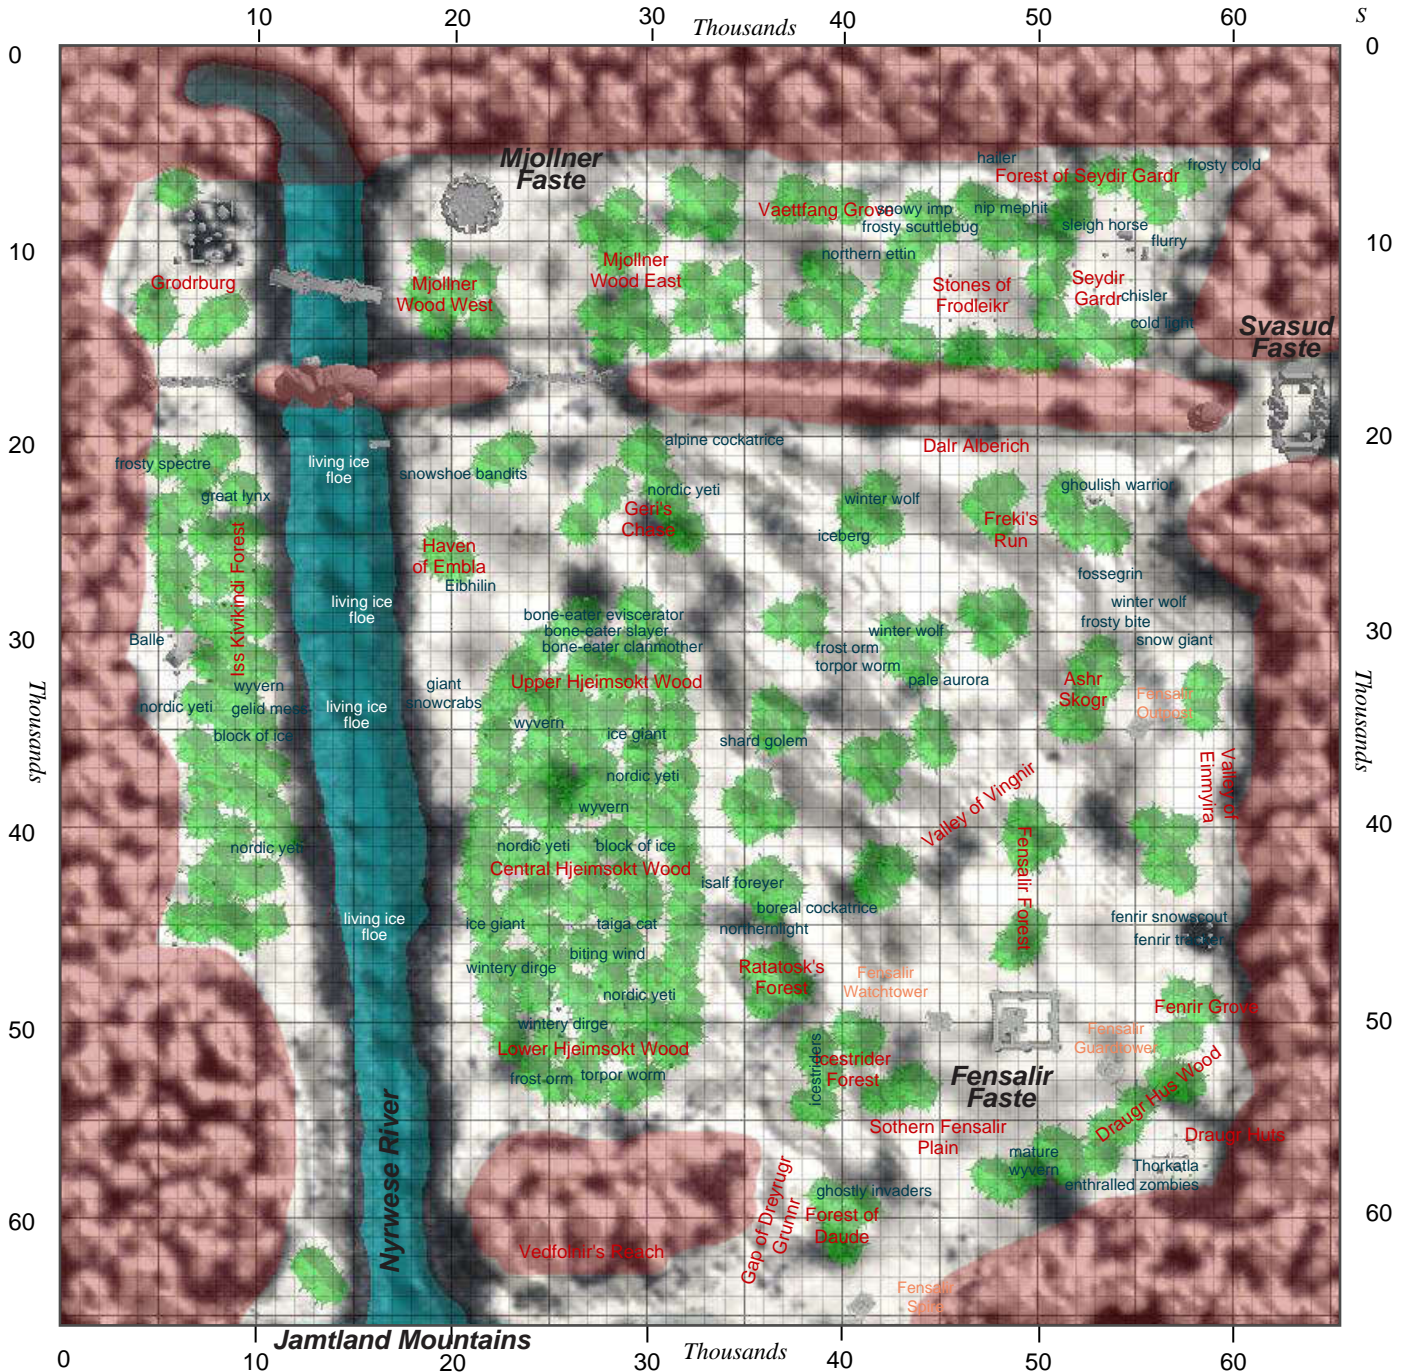

Uppland

Game coordinates are given E-W, N-S.

© 2004-5 Kallisti & Kallora, Immortal Crusaders, Albion, Galahad, all rights reserved

Updated 28 July 2005

Monsters and approx levels:

Name	Level Range	Name	Level Range	Name	Level Range
alpine cockatrice	grey	frosty spectre	yellow/blue	northern ettin	green/grey
biting wind	grey	gelid mess	grey	northernlight	grey
block of ice	green	ghostly invaders	yellow/blue	pale aurora	blue
bone-eaters	blue/green	ghoulsh warrior	blue	shard golem	blue
chisler	grey	giant snowcrabs	grey	sleigh horse	grey
cold light	grey	great lynx	grey	snow giant	grey
enthralled zombies	blue	hailer	grey	snowshoe bandits	grey
fenrir	blue/green	icestrider	orange/yellow	snowy imp	grey
flurry	grey	ice giant	grey	Thorkatia	orange
fossegrin	grey	isalf foreyer	yellow/blue	taiga cat	grey
frosty bite	grey	mature wyvern	red	winter wolf	blue
frosty cold	grey	nip mephit	grey	wintery dirge	blue
frosty scuttlebug	grey	nordic yeti	green/grey	wyvern	green