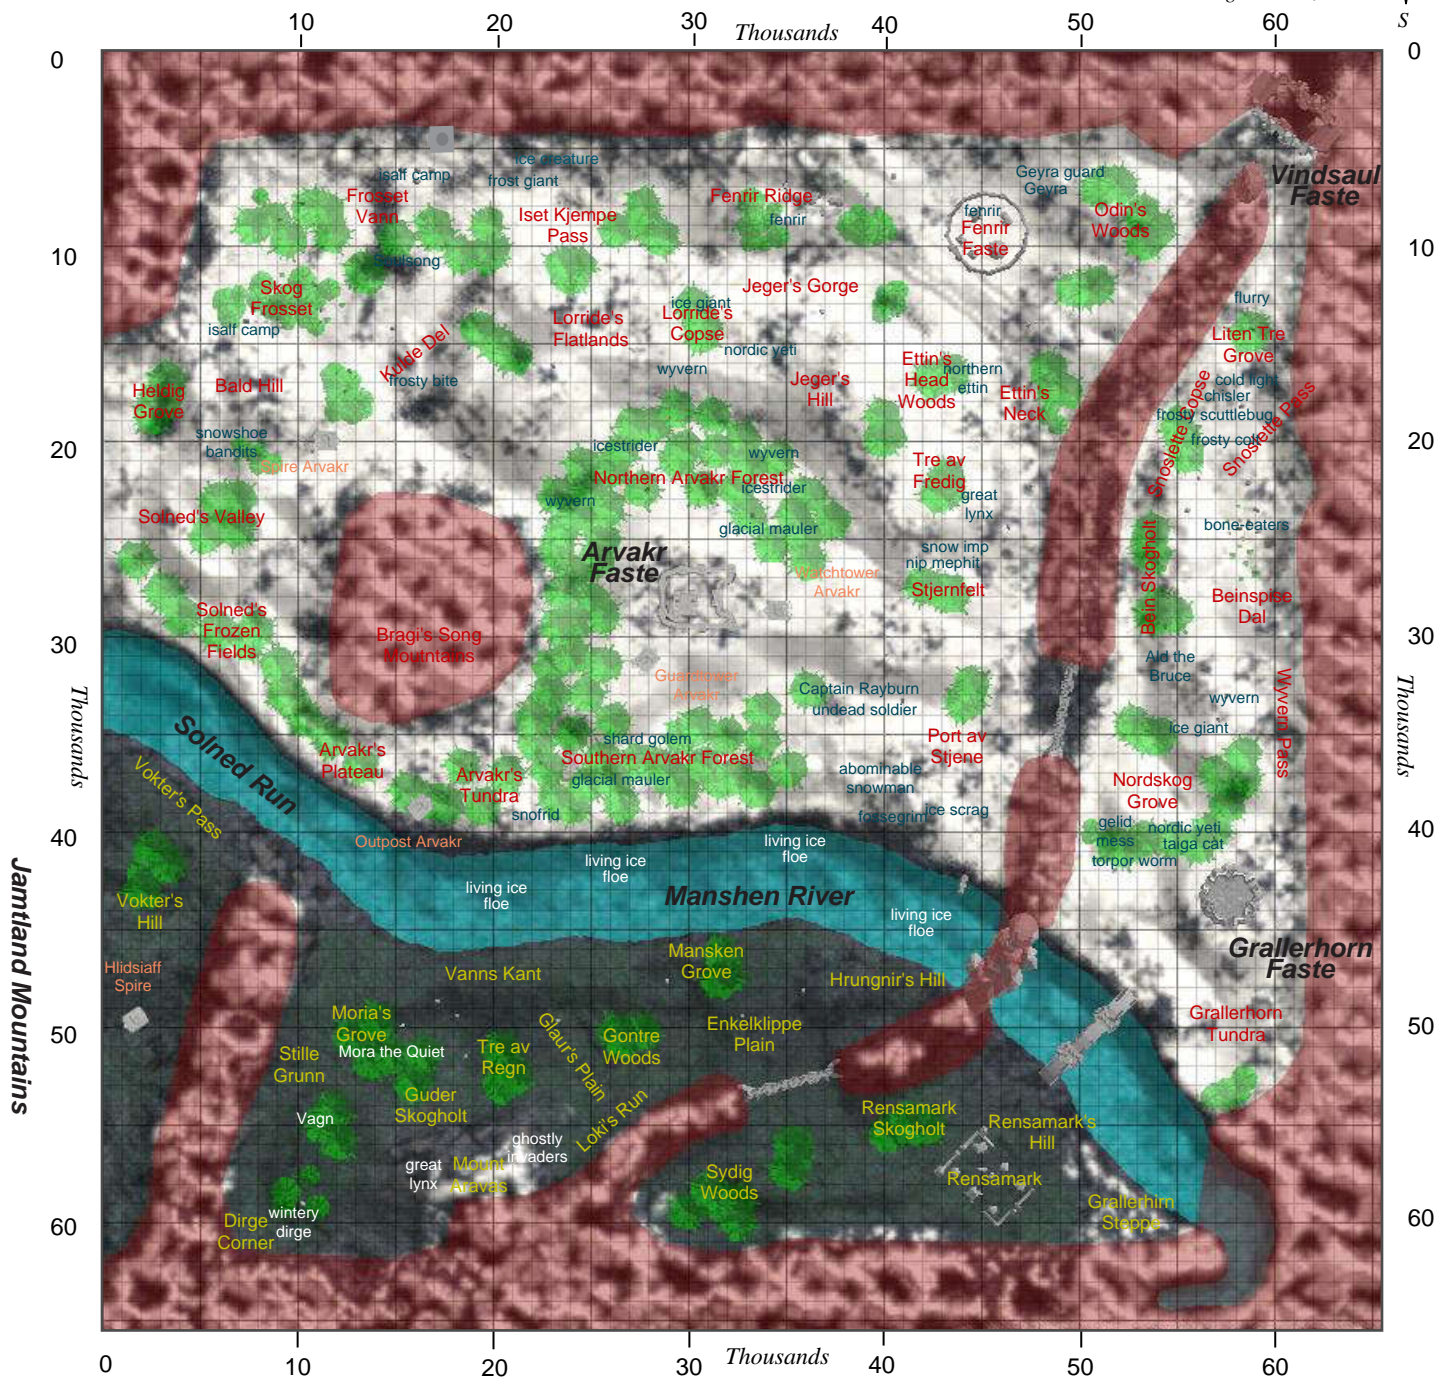

Yggdra Forest

Game coordinates are given E-W, N-S.

© 2004-5 Kallisti & Kallora, Immortal Crusaders, Albion, Galahad, all rights reserved

Updated 28 July 2005

Monsters and approx levels:

| Name | Level Range | Name | Level Range | Name | Level Range |
|--------------------|--------------------------|-------------------|---------------|------------------|-------------|
| abominable snowman | grey | frosty scuttlebug | grey | nordic yeti | green/grey |
| Ald the Bruce | blue | gelid mess | grey | northern ettin | grey |
| bone-eaters | blue | Geyra & guards | orange/yellow | snofrid | grey |
| Captain Rayburn | green | ghostly invaders | yellow/blue | snow imp | grey |
| chisler | grey | glacial mauler | blue | snowshoe bandits | grey |
| cold light | grey | great lynx | grey | shard golem | blue |
| fenrir | grey | ice creature | green | taiga cat | grey |
| flurry | orange/yellow/blue/green | ice scrag | green | torpor worm | grey |
| fossegrim | grey | ice giant | green | undead soldier | grey |
| frost giant | grey | icestrider | orange/yellow | Vagn | orange |
| frosty colt | grey | isalf camp | blue/green | wintery dirge | blue |
| frosty bite | grey | nip mephit | grey | wyvern | green |