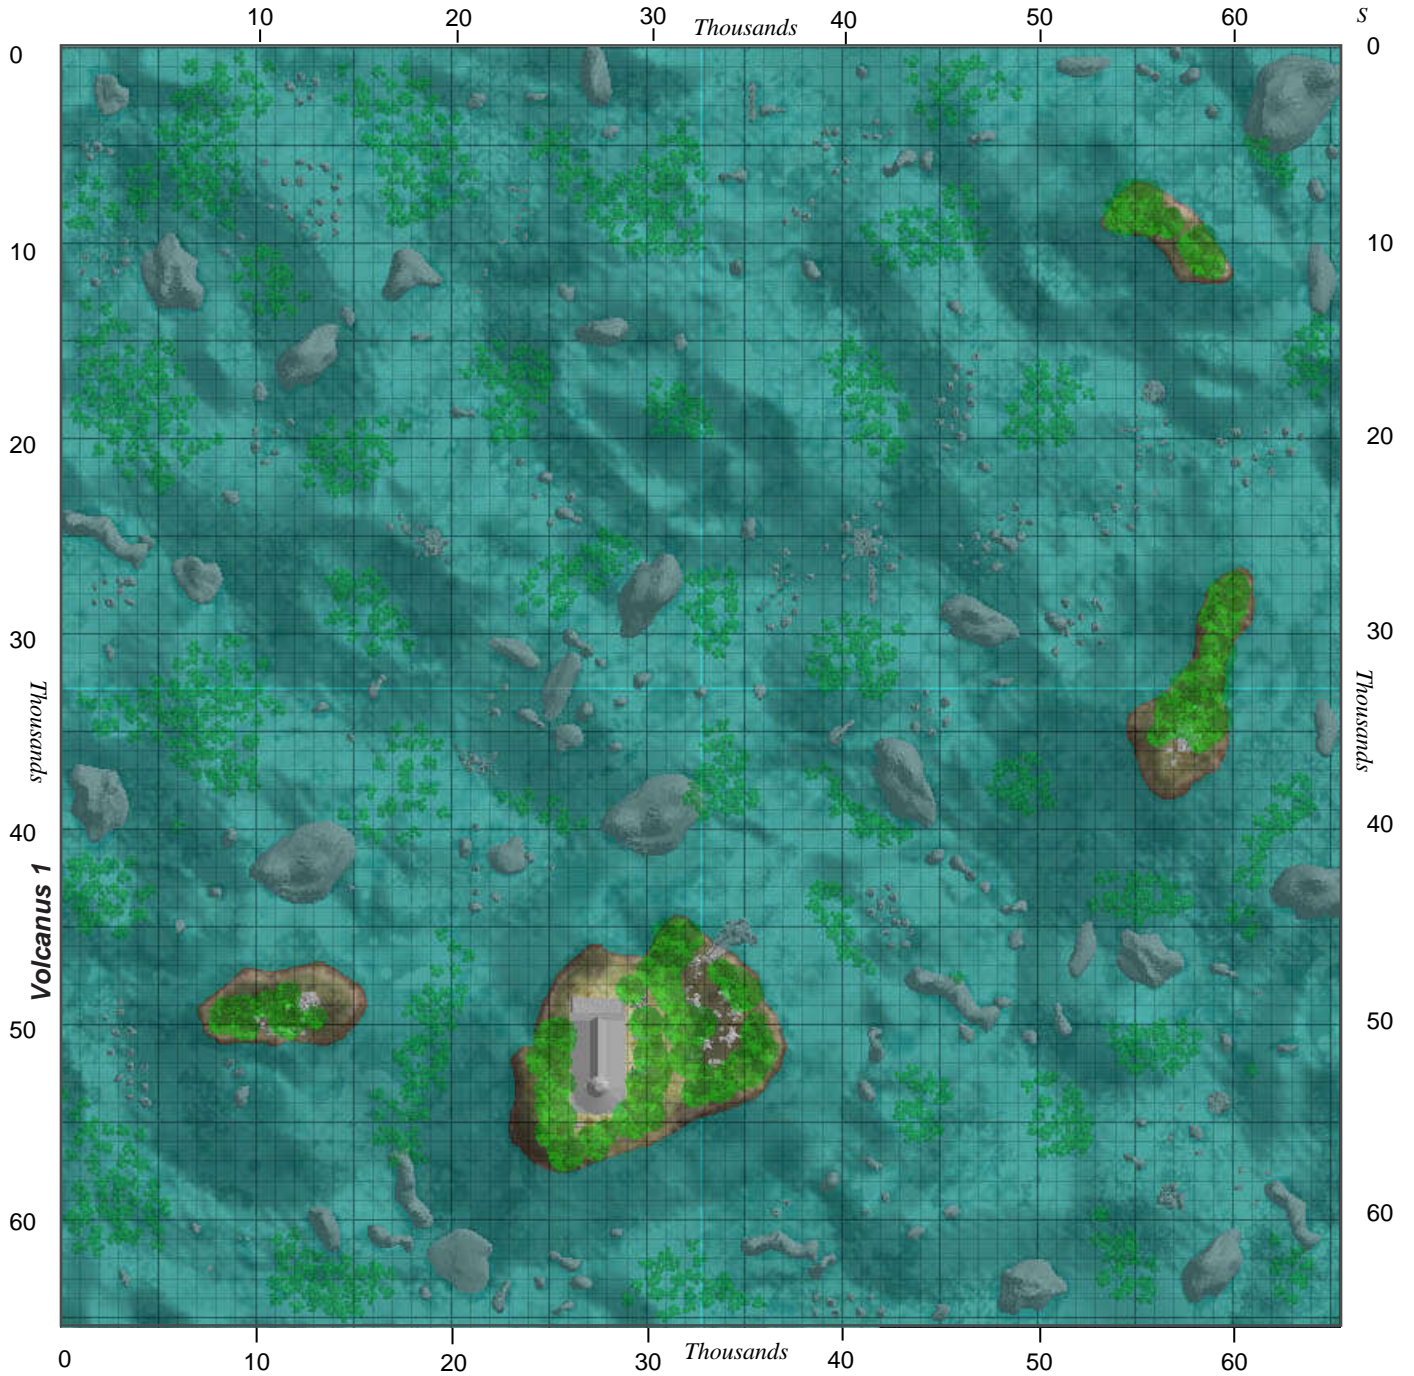

# Scrios de Atlantis

Game coordinates are given E-W, N-S.

© 2004 Kallisti & Kallora, Order of the Illuminati, Albion, Galahad, all rights reserved

Updated 26 August 2004

### Monsters and approx levels:

Name	Level Range	Name	Level Range	Name	Level Range	Town:

*Quests:*